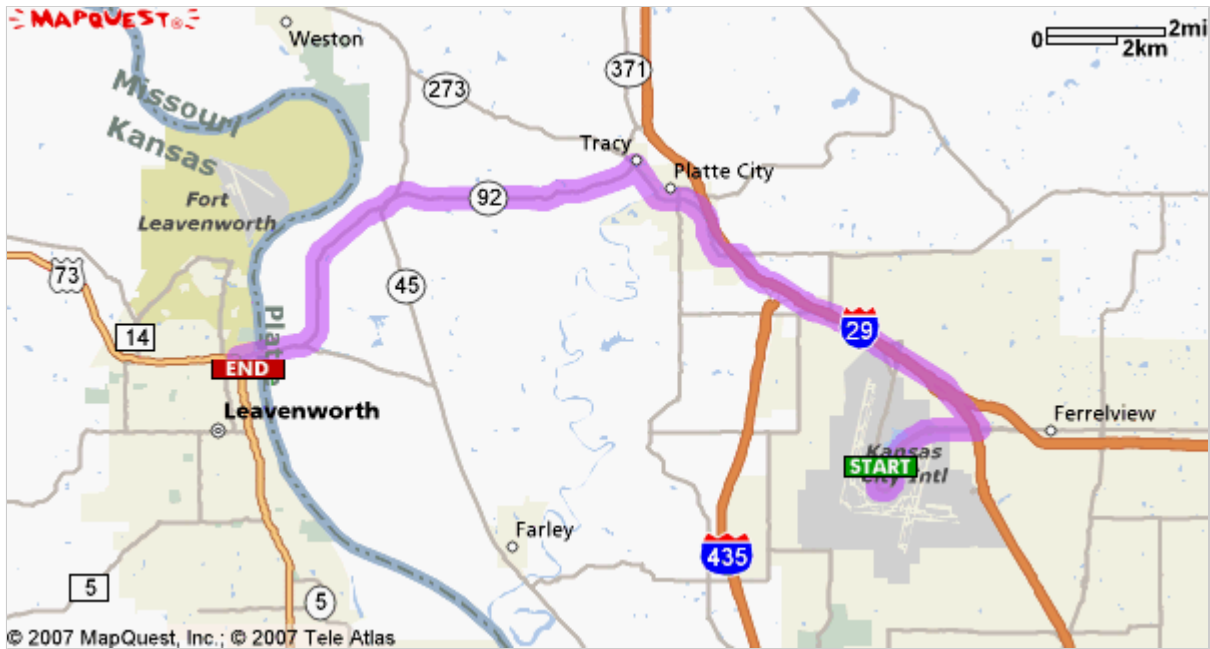

**Start:** Kansas City International Airport (MCI):  
Kansas City, MO US

**End:** Dese Research Inc:  
913-758-0050  
1148 N 2nd St, Leavenworth, KS  
66048, US

**Notes:**

Double points  
or Double miles.

Join Gold Crown Club® International.  
Through April 13th.

BOOK NOW

Directions	Distance
------------	----------

**Total Est. Time:** 25 minutes      **Total Est. Distance:** 18.90 miles

- |  |  |            |
|--|--|------------|
|  | 1: Start out going SOUTHWEST on LP COOKINGHAM DR toward INTERNATIONAL CIR.       | <0.1 miles |
|  | 2: Enter next roundabout and take 3rd exit onto LP COOKINGHAM DR.                | 2.4 miles  |
|  | 3: Merge onto I-29 N / US-71 N via the ramp on the LEFT.                         | 4.7 miles  |
|  | 4: Take the MO-92 exit- EXIT 18- toward PLATTE CITY / LEAVENWORTH / WESTON.      | 0.2 miles  |
|  | 5: Turn LEFT onto MO-92.   | 2.6 miles  |
|  | 6: Turn LEFT onto MO-92 W (Crossing into KANSAS).                                | 8.4 miles  |
|  | 7: Turn LEFT onto N 4TH ST / KS-7 / US-73 / KS-92.                               | <0.1 miles |
|  | 8: Turn LEFT onto CHEYENNE ST.   | 0.1 miles  |
|  | 9: Turn LEFT onto N 2ND ST.  | <0.1 miles |
|  | 10: End at <b>Dese Research Inc:</b><br>1148 N 2nd St, Leavenworth, KS 66048, US |            |

**Total Est. Time:** 25 minutes      **Total Est. Distance:** 18.90 miles

[Tylenol GoTabs. Fast pain relief for people on the go.](#)

**Start:**  
**Kansas City International Airport (MCI):**  
Kansas City, MO US